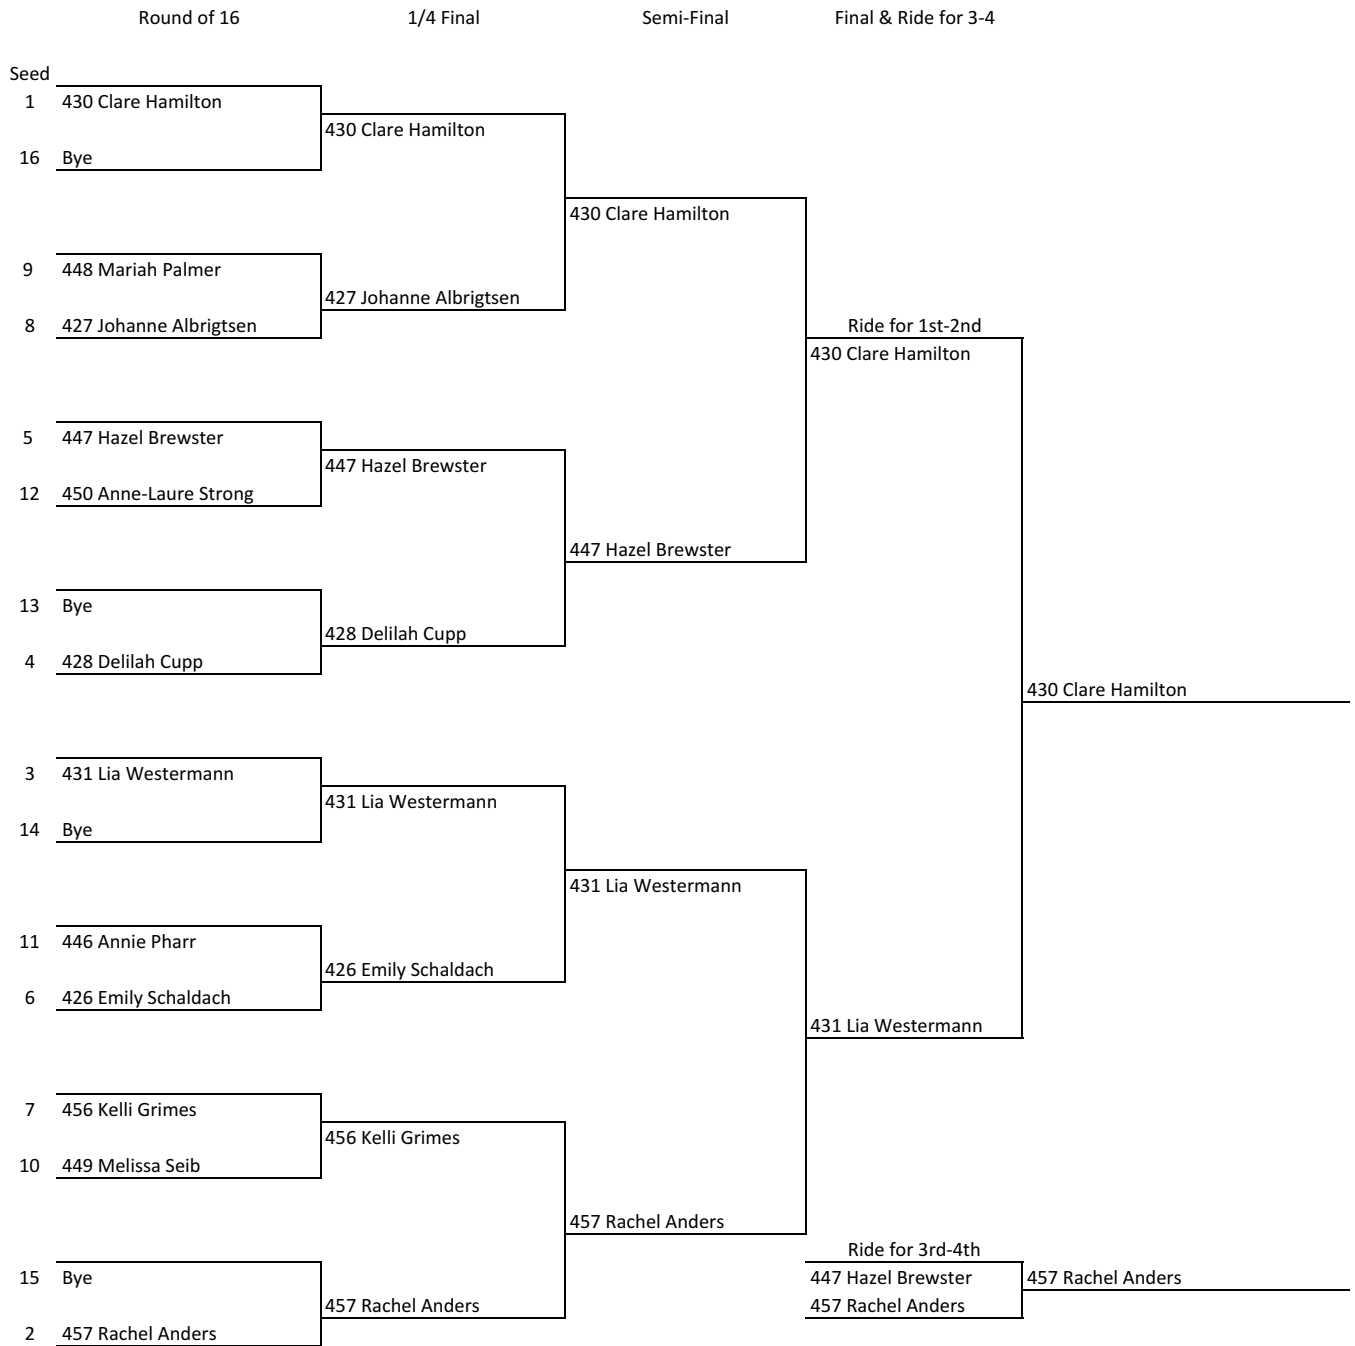

**Club Women**

**Dual Slalom**

- Final Placings
- 1st 432 Clare Hamilton
  - 2nd 431 Lia Westermann
  - 3rd 457 Rachel Anders
  - 4th 447 Hazel Brewster
  - 5th\* 428 Delilah Cupp
- \*5th based on fastest qualifying time of 1/4 final losers